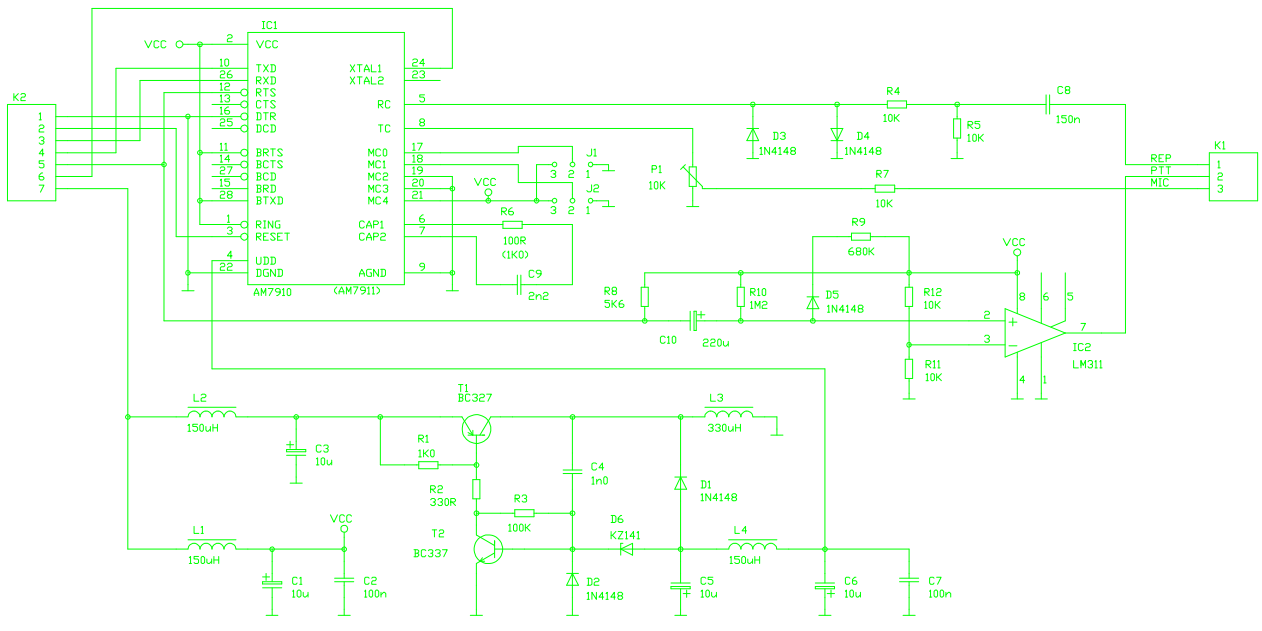

2400 kbps

A1

pin	to
1	14
2	15
3	14
4	8
5	6

RS232 9600 kbps

YU3*TNC2-MV-UCI

FSK modem AM7910 (7911)