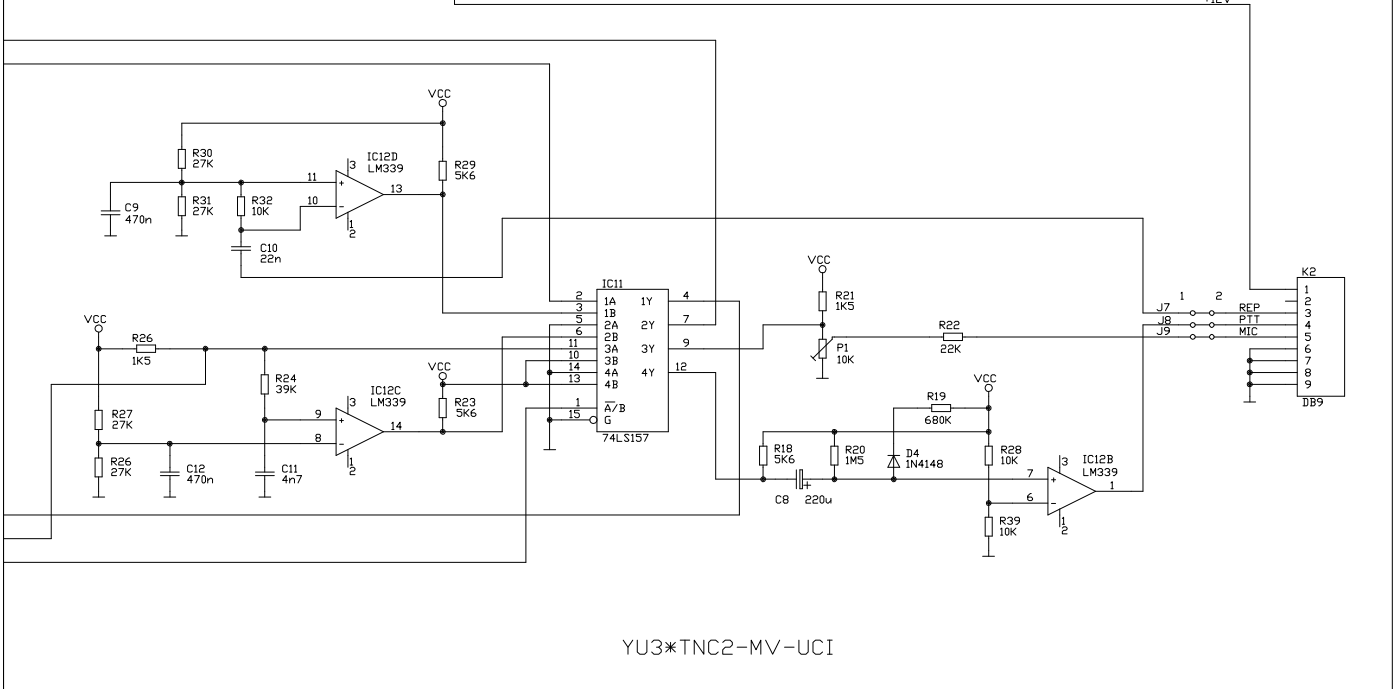

2400 kbps

A1

pin	to
1	14
2	15
3	14
4	8
5	6

RS232 9600 kbps

YU3*TNC2-MV-UCI

FSK modem AM7910 (7911)