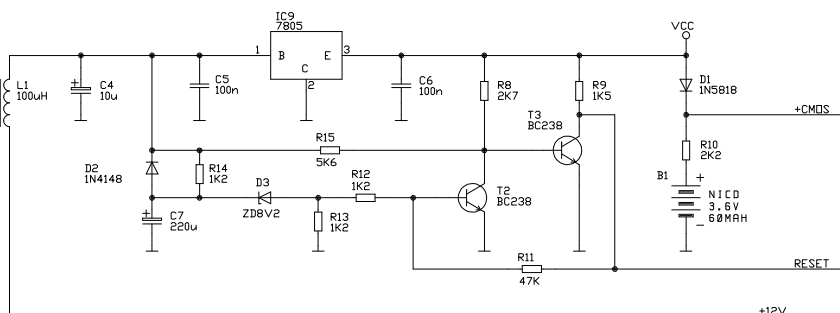

2400 kbps

A1

pin	to
1	14
2	15
3	14
4	8
5	6

RS232 9600 kbps

YU3*TNC2-MV-UCI

FSK modem AM7910 (7911)